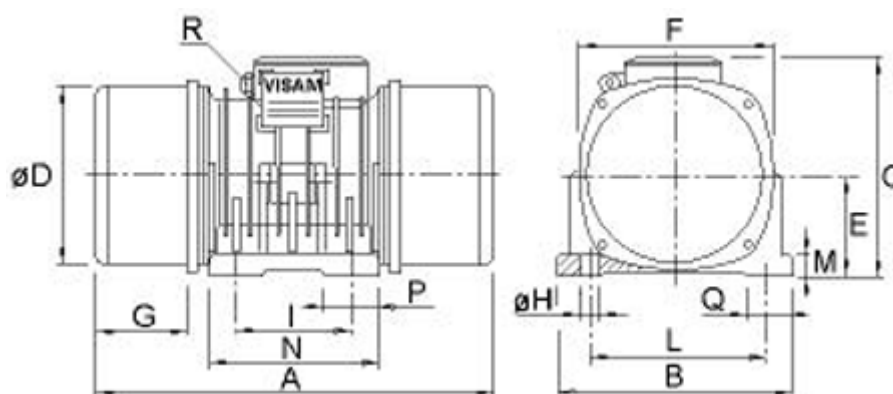

# Data Sheet

Article number: 310101080002600

Description: Vibrator motor SPV 7.0 AM 16kgcm  
3000 o/m 800kg 0,65kW 1x230V 50 Hz

## Measures

A = 336	L = 170
B = 220	M = 20
C = 213	N = 200
d = 168	Number H = 4
E = 96	P = 65
G = 54	Q = 50
H = 17	R = M20x1,5
I = 115	